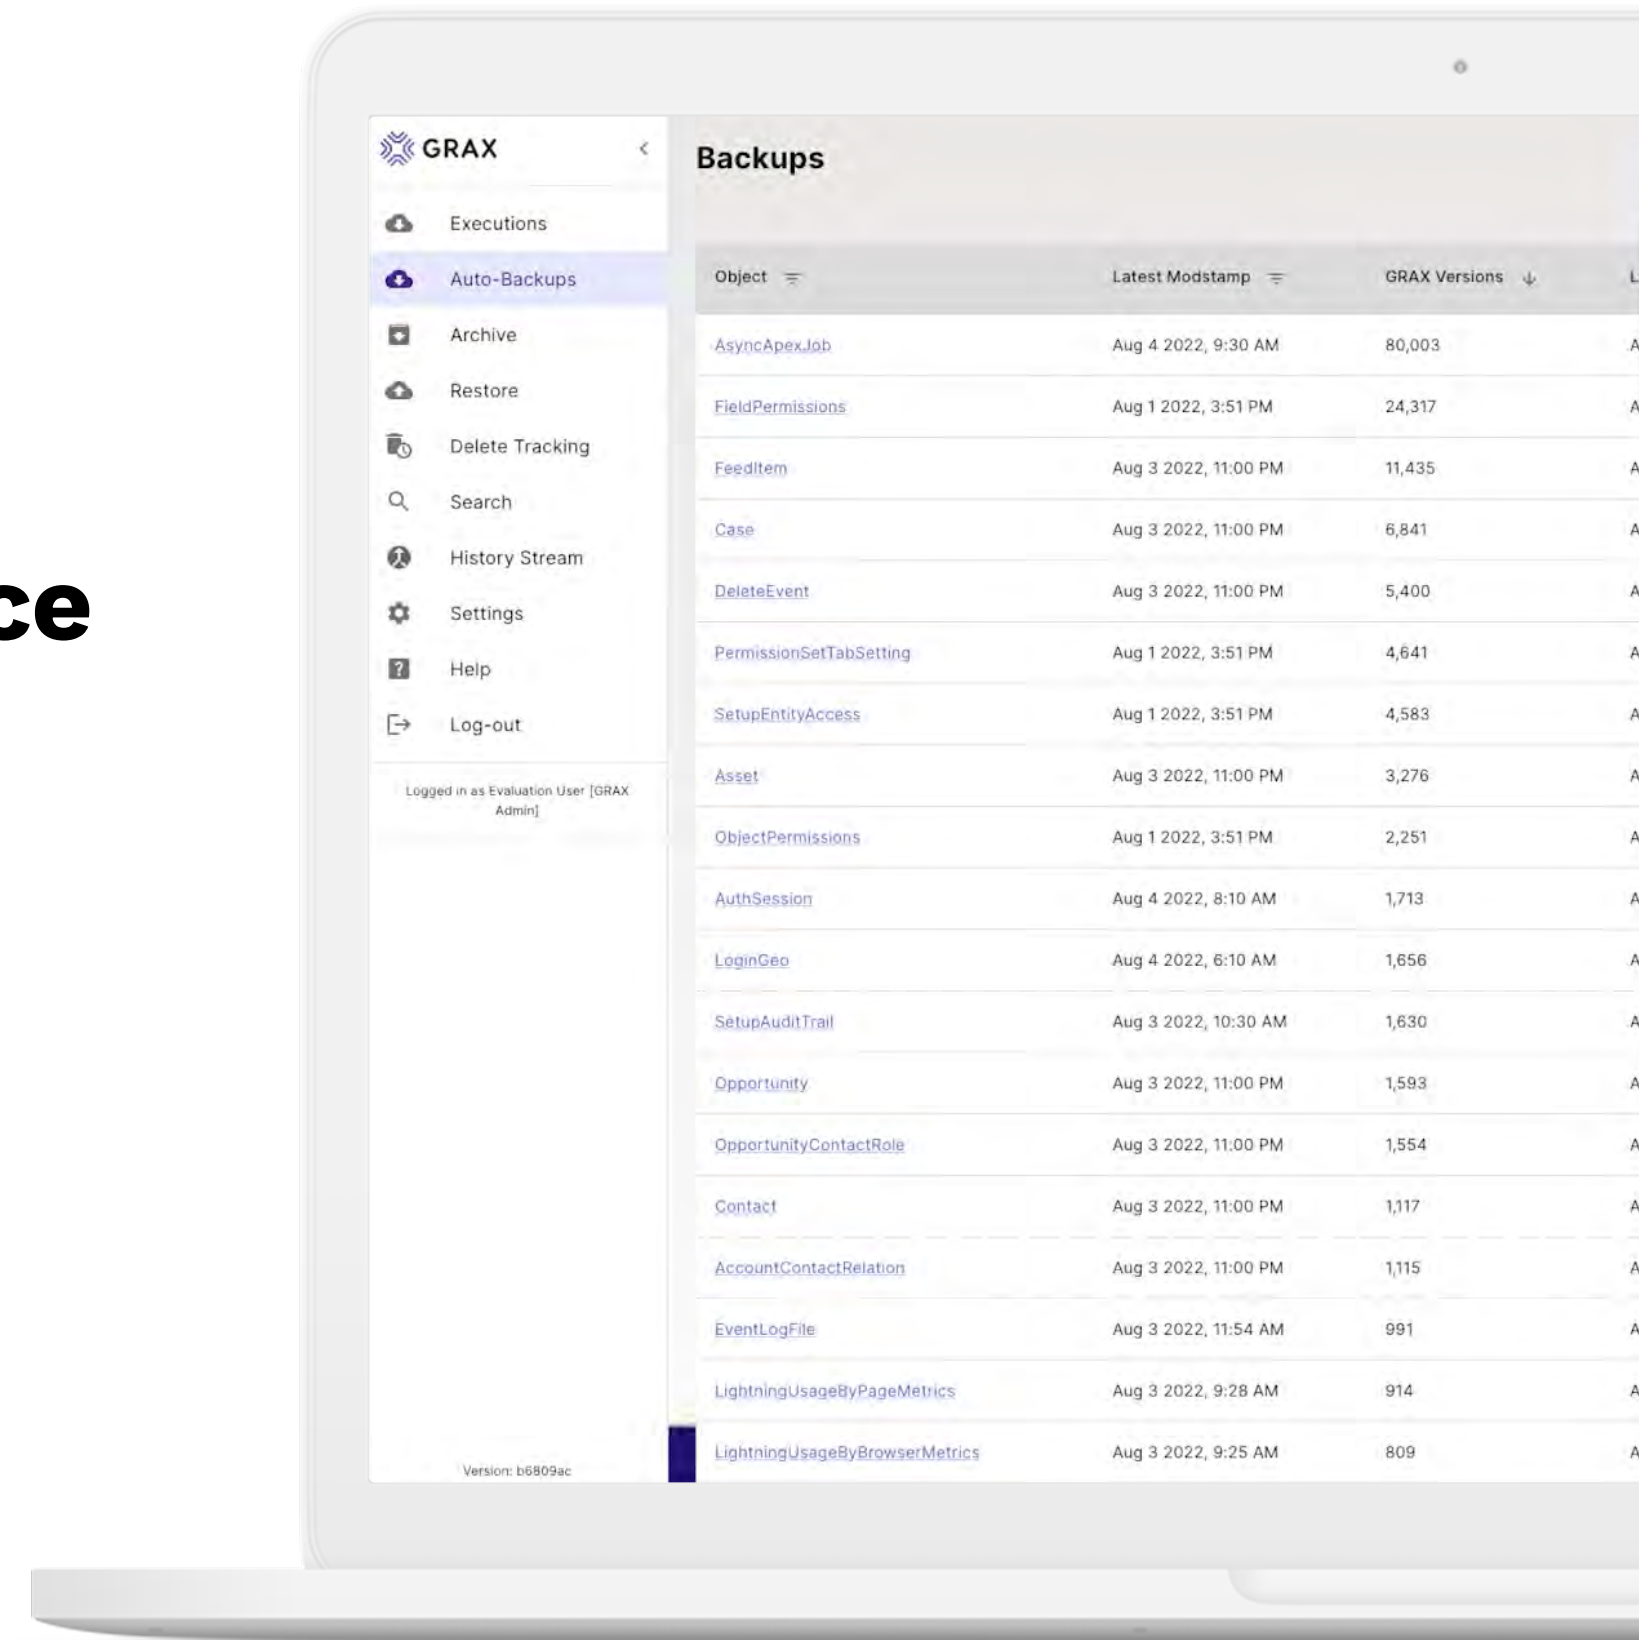

Product highlights

Backups on Autopilot

Automated backup jobs with custom scheduling & rolling dates

Grab Anything

Data, metadata, custom objects, relationships, attachments

One-Click Restore

Restore objects, files, relationships, & attachments

Precision Targeting

Backup whole instances or filter data based on dates, or SOQL queries

Deploy GRAX Anywhere

AWS, Azure, GCP, Terraform, and others